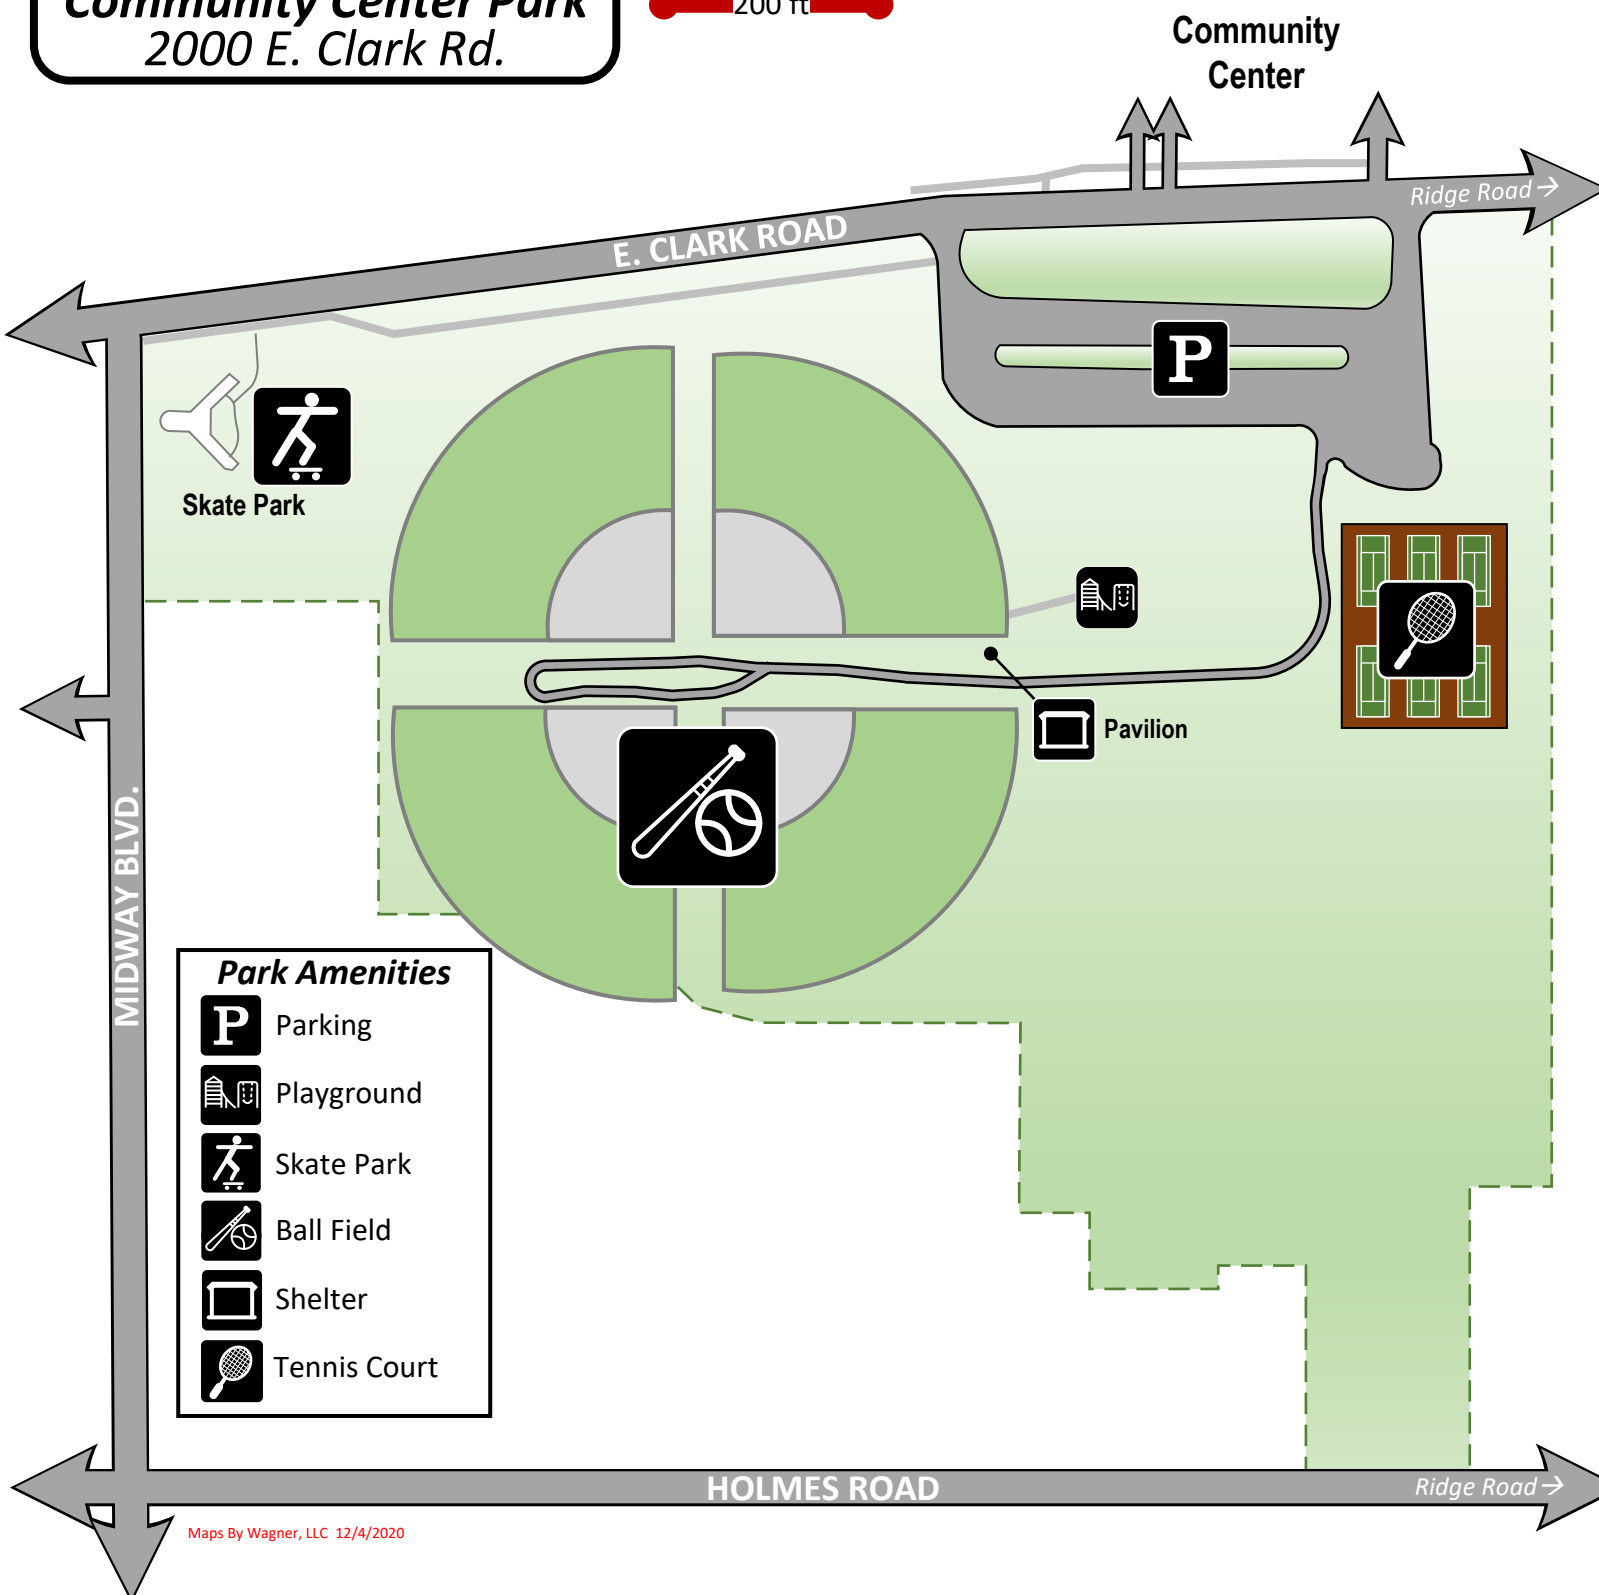

ytown.org
A community of opportunity
Community Center Park
2000 E. Clark Rd.

- Park Amenities**
-  Parking
 -  Playground
 -  Skate Park
 -  Ball Field
 -  Shelter
 -  Tennis Court